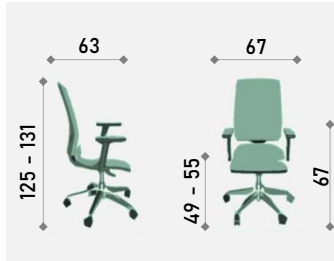

Mjere / Dimensions