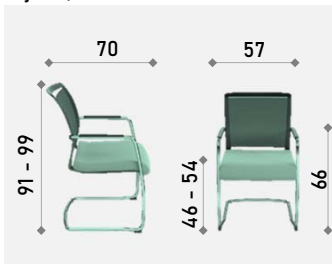

Mjere / Dimensions

Funkcije baznog stolca / Functions of the basic chair

Cjenovna kategorija / Price category
VPC baznog stolca u €
Price of basic chair in Kn

MREŽA (N/E)	PVC (P/P)	KOŽA (L/E)	EKO KOŽA (E/C)	TKANINA (F/A)	COMBO (C/O)
NE NUDIMO	NE NUDIMO	NE NUDIMO	219,00 €	NE NUDIMO	NE NUDIMO
NOT IN OFFER	NOT IN OFFER	NOT IN OFFER	1.650,06 kn	NOT IN OFFER	NOT IN OFFER