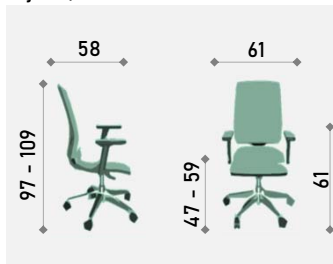

Mjere / Dimensions

Cjenovna kategorija / Price category	KAT I ★	KAT II ★★	KAT III ★★★	KAT IV ★★★★	KAT V ★★★★★	POLIURETAN (PU)	DRVO (WO)	MREŽA (NE)
VPC baznog stolca u €	86,00 €	90,00 €	95,00 €	NE NUDIMO	NE NUDIMO	NE NUDIMO	NE NUDIMO	NE NUDIMO
Price of basic chair in Kn	647,97 kn	678,11 kn	715,78 kn	NOT IN OFFER	NOT IN OFFER	NOT IN OFFER	NOT IN OFFER	NOT IN OFFER

Raspoloživi materijali i cjenovne kategorije / Available materials and price categories

Cjenovna kategorija / Price category											
KAT I ★	KAT II ★★		KAT III ★★★	KAT IV ★★★★		KAT V ★★★★★	POLIURETAN (PU)	DRVO (WO)	MREŽA (NE)	PVC (PP)	
Prima (T01)	Renna (T02)	King Flex (T04)	King L (T05)	King L Kat (T06)	Fenice (T07)	Urban (T08)	Madras (T09)	Polyurethane (I0)	Drvo / Wood (I1)	Mreža / Net (I2)	PVC (I3)
GRUPE MATERIJALA / MATERIALS GROUP											
Sjedalo / Seat											
●	○	●	●	●	○	○	○	○	○	○	○
Naslon / Backrest											
●	○	●	●	●	○	○	○	○	○	○	○

Rukonasloni uz nadoplatu / Armrests with extra charge

Art.	Opis / Description	Slika / Image	VPC / Price
R04	Fiksni rukonaslon, crna plastika Fixed armrest, black plastic		+165,76 kn +22,00 €
R07	Rukonaslon podesivi po visini, crna plastika Height-adjustable armrest, black plastic		+241,10 kn +32,00 €

Opcije uz nadoplatu / Options with extra charge

Art.	Opis / Description	Slika / Image	VPC / Price
B07	Chrom baza Chrome base		+226,04 kn +30,00 €
K3	Set gumenih kotača Ø50 Set of rubber castors Ø50		+30,14 kn +4,00 €
M03	Asynchro mehanizam Asynchro mechanism		+113,02 kn +15,00 €