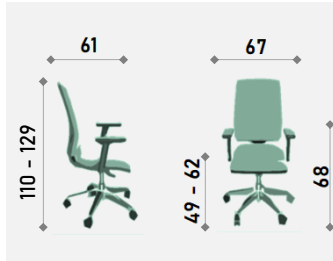

Mjere / Dimensions

Legenda / Legend

●	Raspoloživo / Available
◐	Raspoloživo kao opcija uz nadoplatu / Available as an option with extra charge
○	Nije raspoloživo / Not available

Funkcije baznog stolca / Functions of the basic chair

UP & DOWN MECHANIZAM	PERMANENT CONTACT MECHANIZAM	SYNCHRO MECHANIZAM	ASYNCHRO MECHANIZAM	PODEŠAVANJE VISINE NASLONA	PODEŠAVANJE LUMBALNOG DIJELA	PODEŠAVANJE DUBINE SJEDALA
●	○	○	●	●	○	◐
UP & DOWN MECHANISM	PERMANENT CONTACT MECHANISM	SYNCHRO MECHANISM	ASYNCHRO MECHANISM	BACKREST HEIGHT ADJUSTMENT	LUMBAR PARTS ADJUSTMENT	SEAT DEPTH ADJUSTMENT
PODEŠAVANJE NAGIBA SJEDALA	PODEŠIVI NASLON ZA GLAVU	FIKSNİ RUKONASLONI	PODEŠIVI RUKONASLONI	IZBOR BAZE STOLCA	IZBOR KOTAČICA STOLCA	OBRUČ
●	○	●	◐	○	○	○
SEAT TILT ADJUSTMENT	ADJUSTABLE HEADREST	FIXED ARMRESTS	ADJUSTABLE ARMRESTS	CHOICE OF CHAIR BASE	CHOICE OF CHAIR CASTORS	FOOTREST

Cjenovna kategorija / Price category	KAT I ★	KAT II ★★	KAT III ★★★	KAT IV ★★★★	KAT V ★★★★★	POLIURETAN (P/U)	DRVO (W/O)	MREŽA (N/E)
VPC baznog stolca u €	240,00 €	246,00 €	252,00 €	NE NUDIMO	NE NUDIMO	NE NUDIMO	NE NUDIMO	NE NUDIMO
Price of basic chair in Kn	1.808,28 kn	1.853,49 kn	1.898,69 kn	NOT IN OFFER	NOT IN OFFER	NOT IN OFFER	NOT IN OFFER	NOT IN OFFER

Raspoloživi materijali i cjenovne kategorije / Available materials and price categories

Cjenovna kategorija / Price category											
KAT I ★	KAT II ★★		KAT III ★★★	KAT IV ★★★★		KAT V ★★★★★	POLIURETAN (P/U)	DRVO (W/O)	MREŽA (N/E)	PVC (P/P)	
GRUPE MATERIJALA / MATERIALS GROUP											
Prima (T01)	Renna (T02)	King Flex (T04)	King L (T05)	King L Kat (T06)	Fenice (T07)	Urban (T08)	Madras (T09)	Polyurethane (10)	Drvo / Wood (11)	Mreža / Net (12)	PVC (13)

Sjedalo / Seat	●	○	●	●	●	○	○	○	○	○	○
Naslon / Backrest	●	○	●	●	●	○	○	○	○	○	○

Rukonasloni uz nadoplatu / Armrests with extra charge

Art.	Opis / Description	Slika / Image	VPC / Price
R05	Fiksni rukonaslon, crna plastika Fixed armrest, black plastic		+165,76 kn +22,00 €
R11	Rukonaslon podesivi po visini, crna plastika Height-adjustable armrest, black plastic		+241,10 kn +32,00 €
R08	3D podesivi rukonaslon, crna plastika 3D adjustable armrest, black plastic		+339,05 kn +45,00 €

Opcije uz nadoplatu / Options with extra charge

Art.	Opis / Description	Slika / Image	VPC / Price
B07	Chrom baza Chrome base		+226,04 kn +30,00 €
K3	Set gumenih kotača Ø50 Set of rubber castors Ø50		+30,14 kn +4,00 €
X2	Pomično sjedište Sliding seat		+218,50 kn +29,00 €