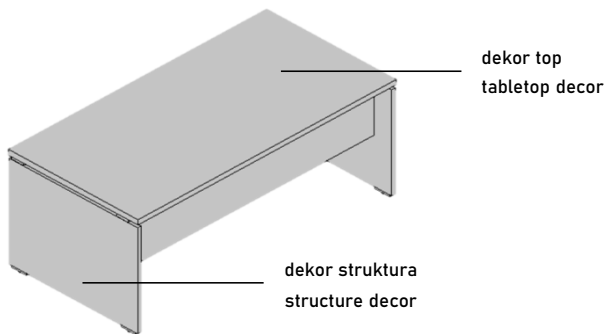

Pravokutni radni stol / Rectangular work table

Primjer narudžbe:
Order example:

ART. LO 30005

artikl
article

dekor top i struktura
tabletop and structure decor