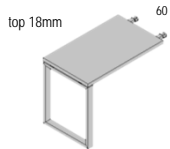

Art.	W	D	H	STAND. €
				VPC / PRICE
21055 T	100	60	73,3	166,00