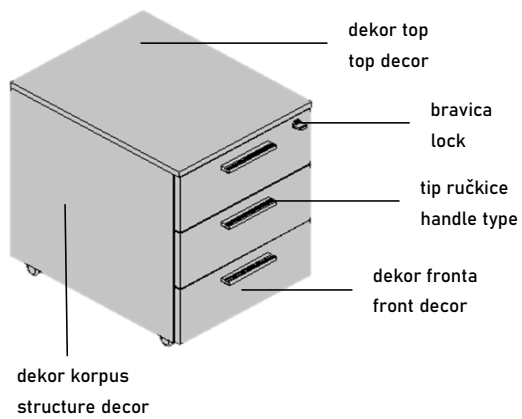

Hrast natur
Natur oak

Structure
Fronts
Finishing top

Ručkice / Handles

PVC siva
PVC grey

PVC crna
PVC black

Metal siva
Metal grey

Metal chrom
Metal chrom

Pokretna kazeta s 3 ladice / Mobile drawer unit with 3 drawers