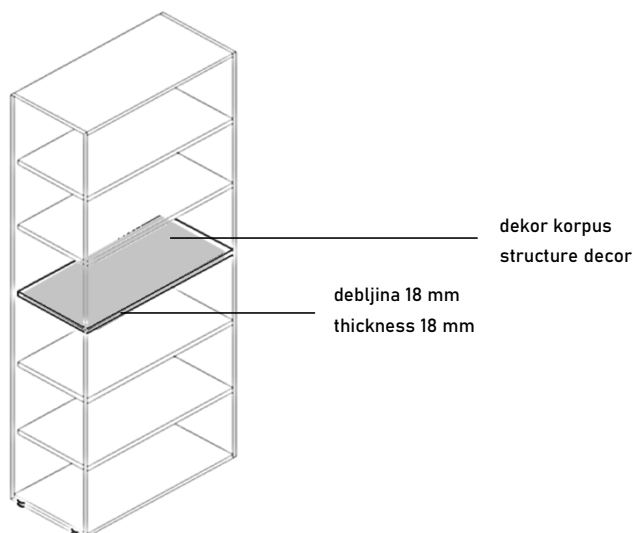

Dodatne police / Additional shelves

Primjer narudžbe:
Order example:

ART. **64099 G**

64099: artikl (article)
G: dekor korpus (structure decor)